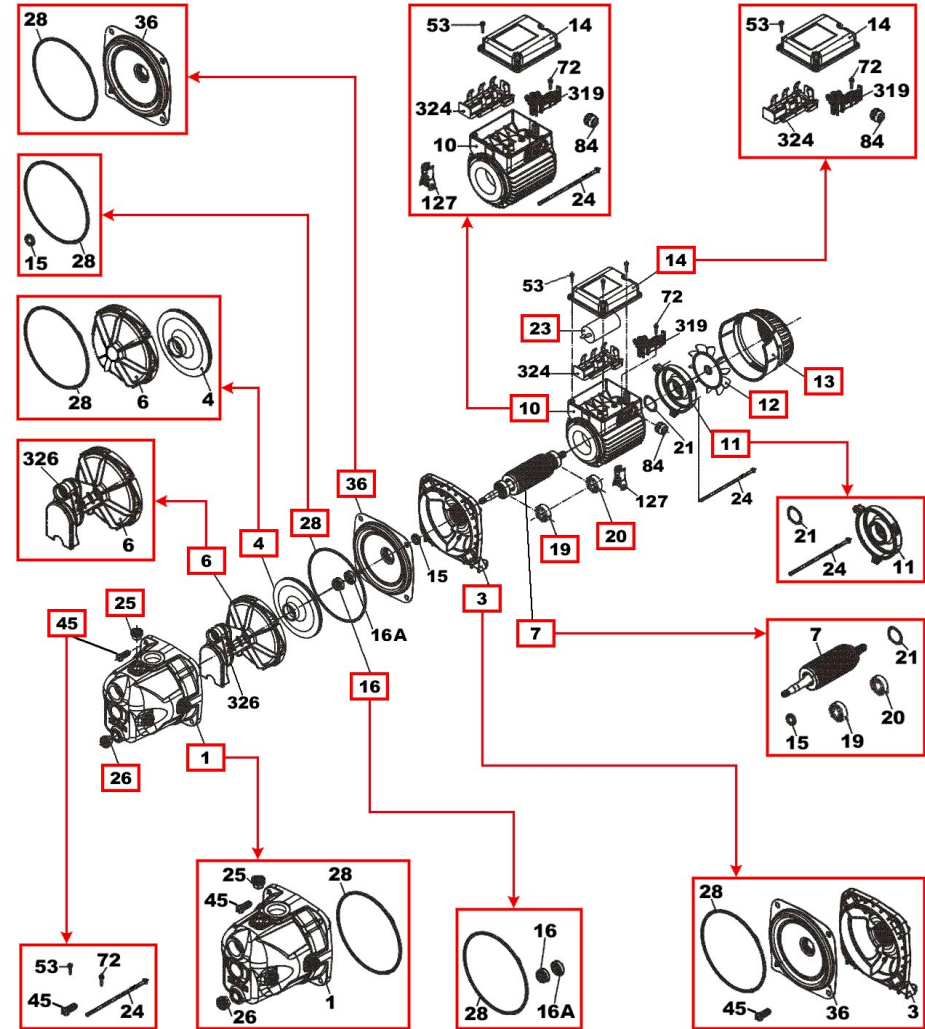

Pump Model - version

JET 102 M - N.3.- -

Company Name
Contact
Telephone
FAX
E-Mail address

Receiver

From

Serial Number

Attention: check the correspondence
with the serial number of the pump.

JET 102 M - N.3.- - @ 102660040_a

JET 102 M @ 102660040

Item	Quant	Item no.	Description	Unit pr.
1	1	R00004000	PUMP BODY	On req.
13	1	R00004650	FAN GUARD	On req.
12	1	R00005107	FAN	On req.
3	1	R00005187	SUPPORT	On req.
7	1	R00005188	MOTOR SHAFT	On req.
28	1	R00004187	OR	On req.
45	1	R00005193	NUTS AND BOLTS	On req.
19	1	R00005111	FRONT BEARING	On req.
20	1	R00005112	REAR BEARING	On req.
23	1	R00005113	CAPACITOR	On req.
4	1	R00005153	IMPELLER	On req.
11	1	R00005115	MOTOR COVER	On req.
10	1	R00005116	MOTOR	On req.
6	1	R00004028	DIFFUSER ASSEMBLY	On req.
16	1	R00008145	SEAL	On req.
14	1	R00004811	TERMINAL BOARD	On req.
36	1	R00004016	MECHANICAL SEAL COVER	On req.
25	1	R00004017	LOAD PLUG	On req.
26	1	R00004018	DISCHARGE PLUG	On req.